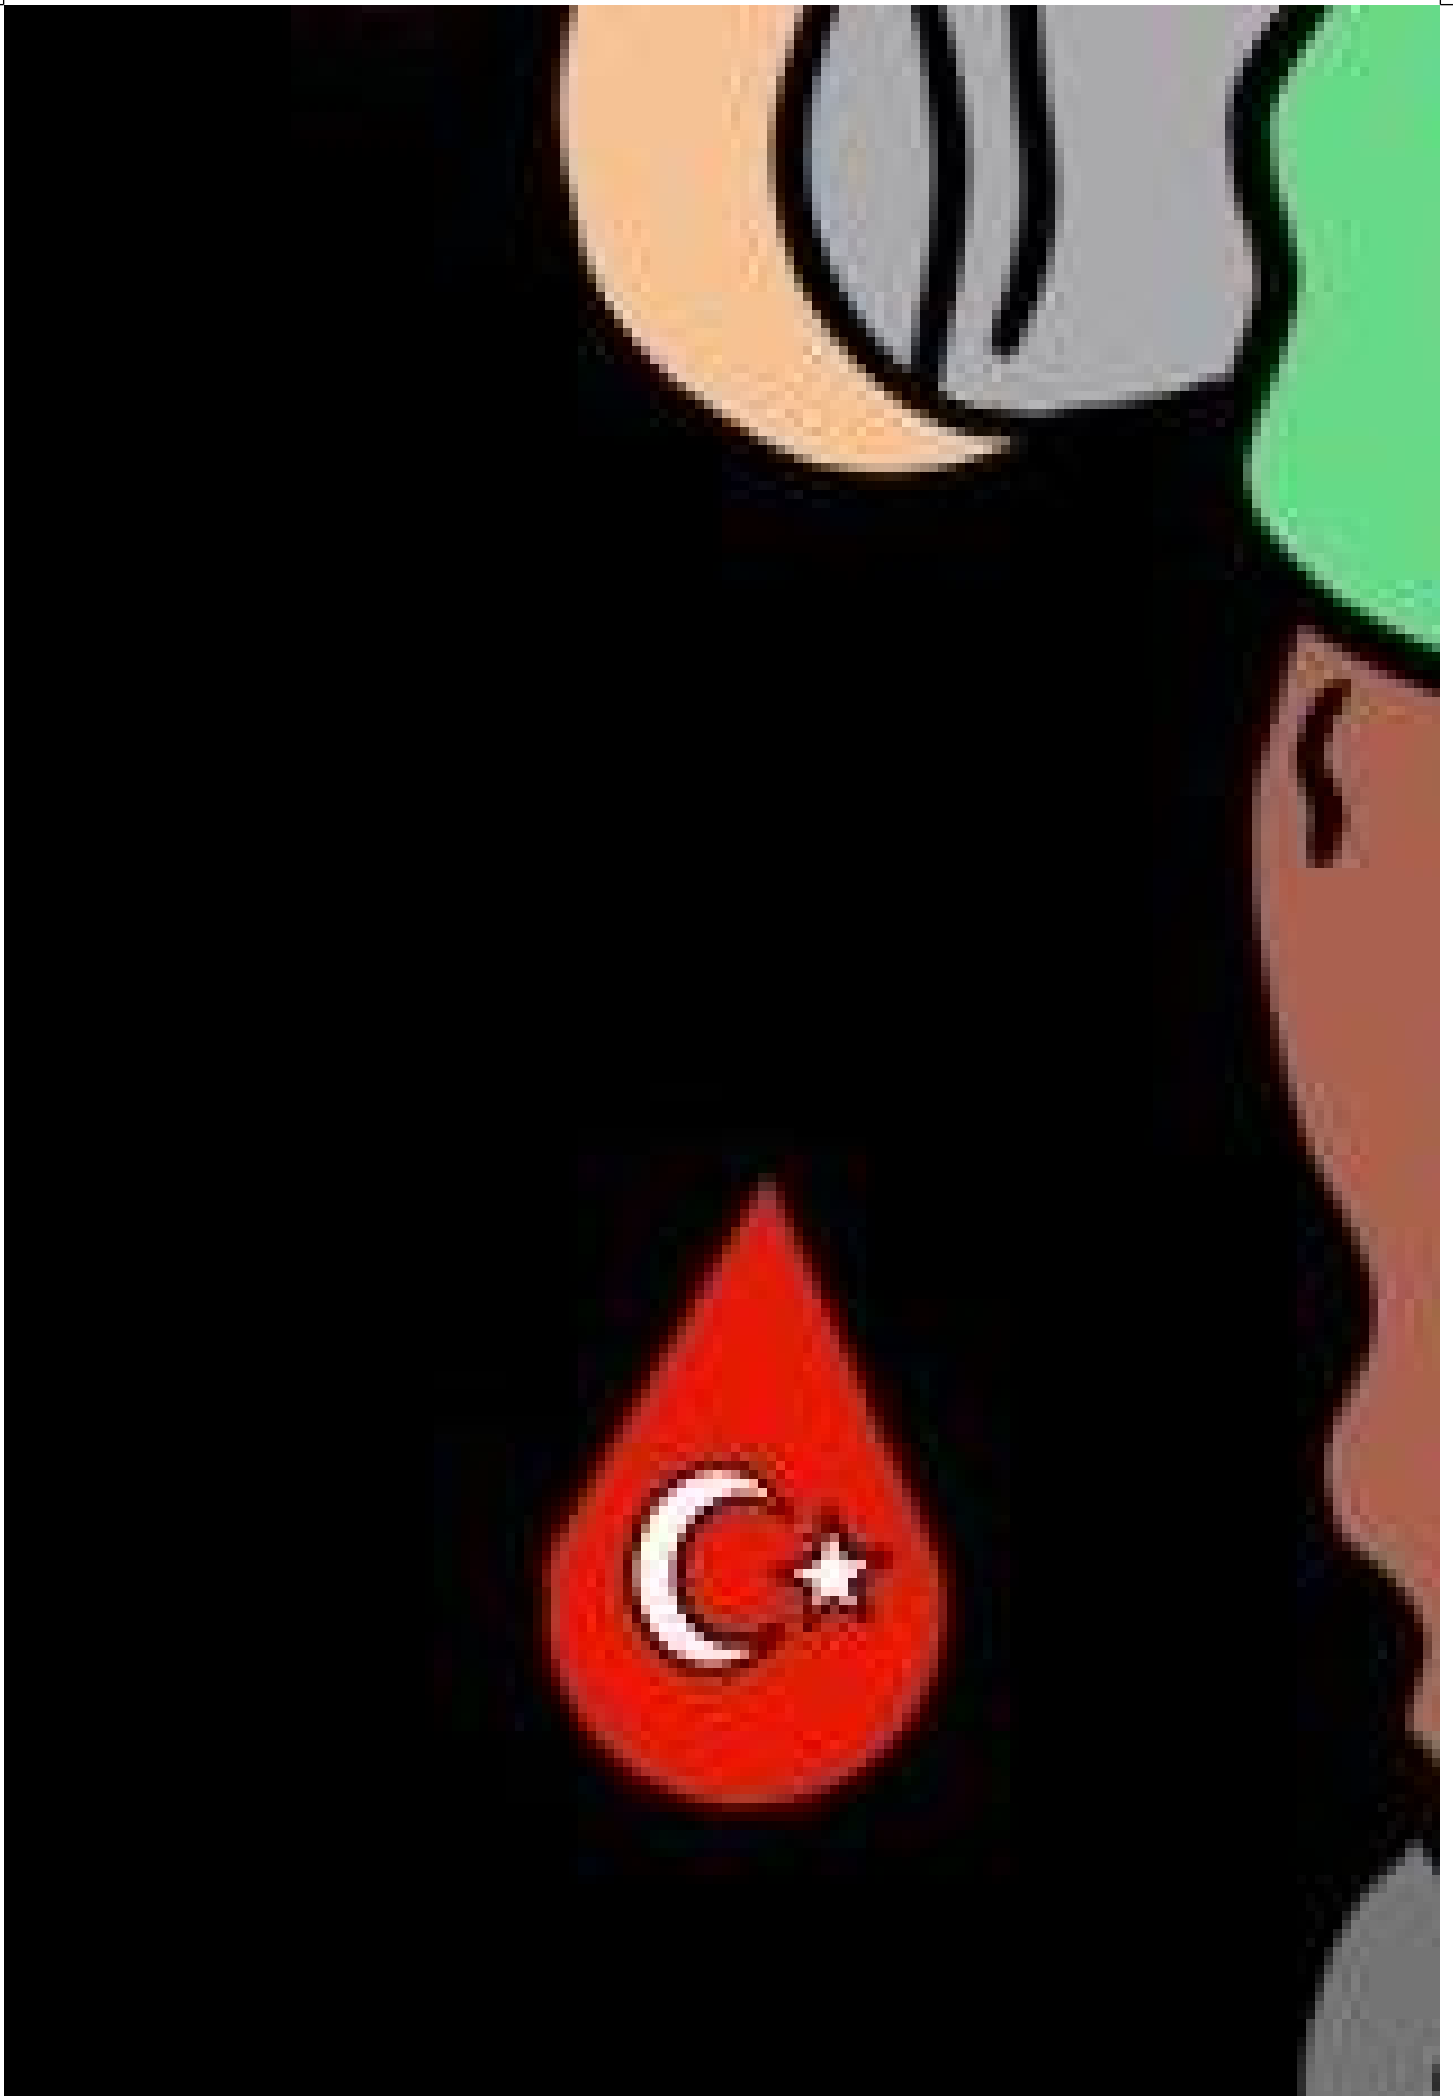

A L E

A stylized illustration featuring a woman in a blue hijab and a red background with geometric shapes. The woman is positioned in the lower-left quadrant, looking slightly to the right with a gentle expression. The background is a vibrant red, overlaid with large, white, angular shapes that resemble stylized letters or abstract forms. Two brown rectangular boxes with white text are placed on the right side of the image. The top box contains the word 'ANAFAL' and the bottom box contains the word 'ARI'. The overall style is graphic and modern, with bold colors and clean lines.