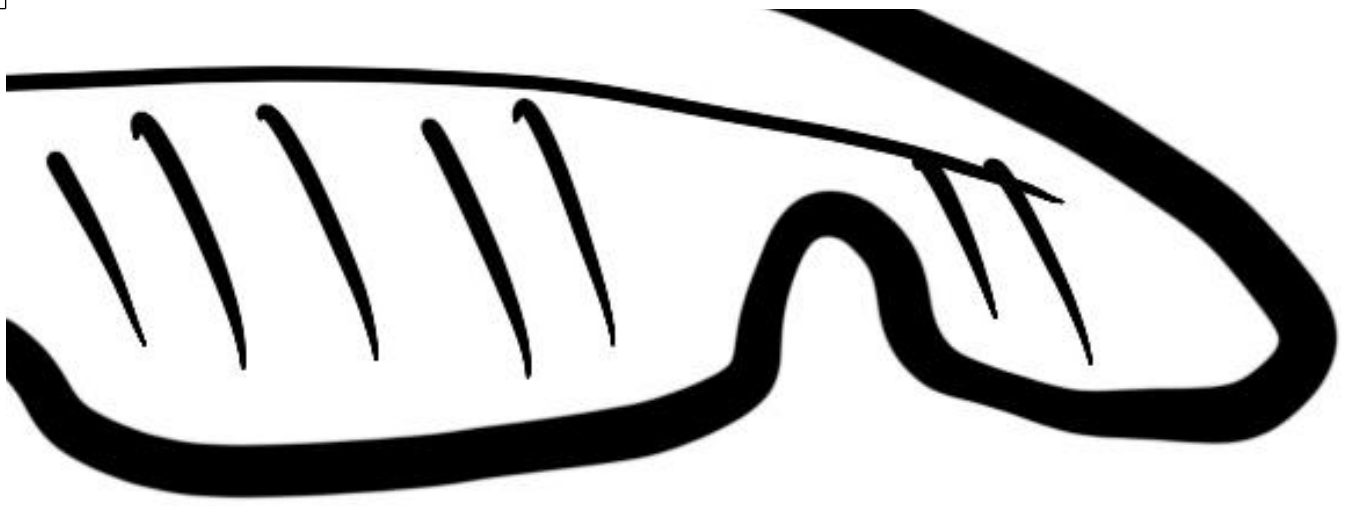

1

The image shows a large, stylized black signature or logo on a white background. The signature is composed of several thick, sweeping strokes. It begins with a small, curved mark on the left, followed by a large, elongated loop that curves upwards and then downwards. Below this, there is another smaller loop, followed by a long, horizontal stroke that ends in a sharp, pointed tip. The overall appearance is that of a bold, cursive signature.